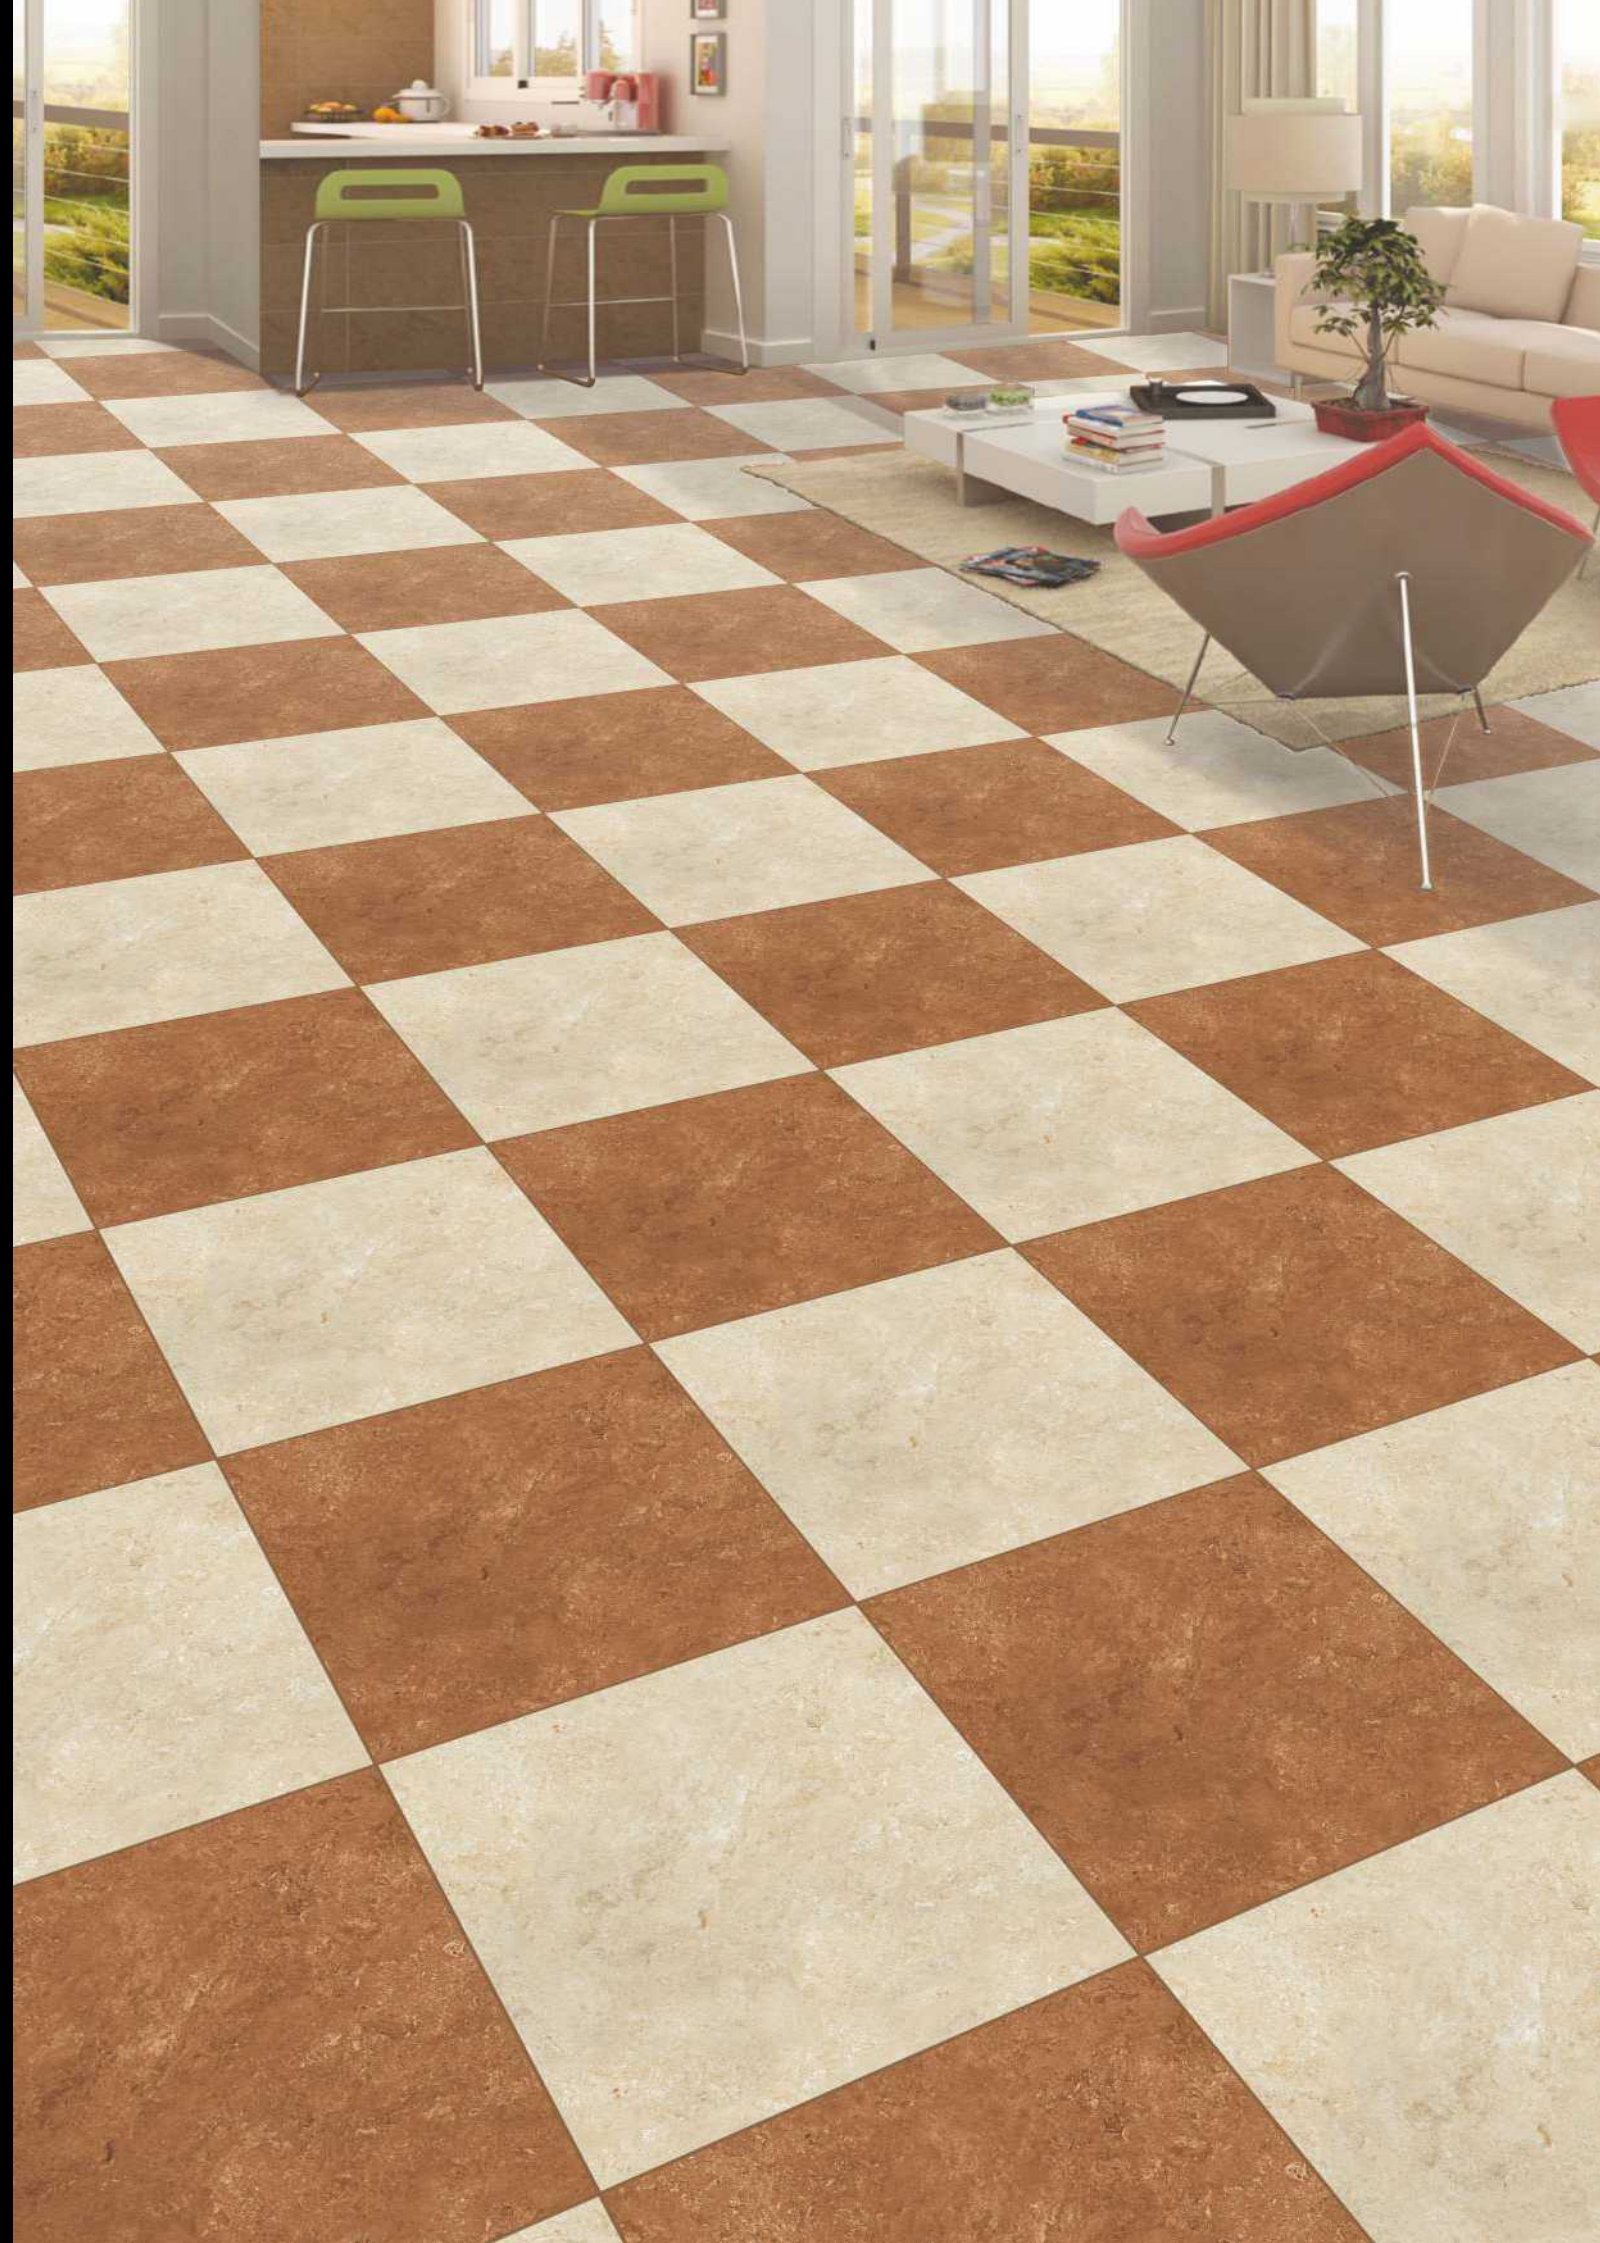

PORCELAIN TILES
600x600mm

ZOMO
ceramica

A
TIMELESS
FORM OF
BEAUTY!

LIGHT
DARK

Series :
Light-Dark

Design No. :
9000

Series :
Light-Dark

Design No. :
9001