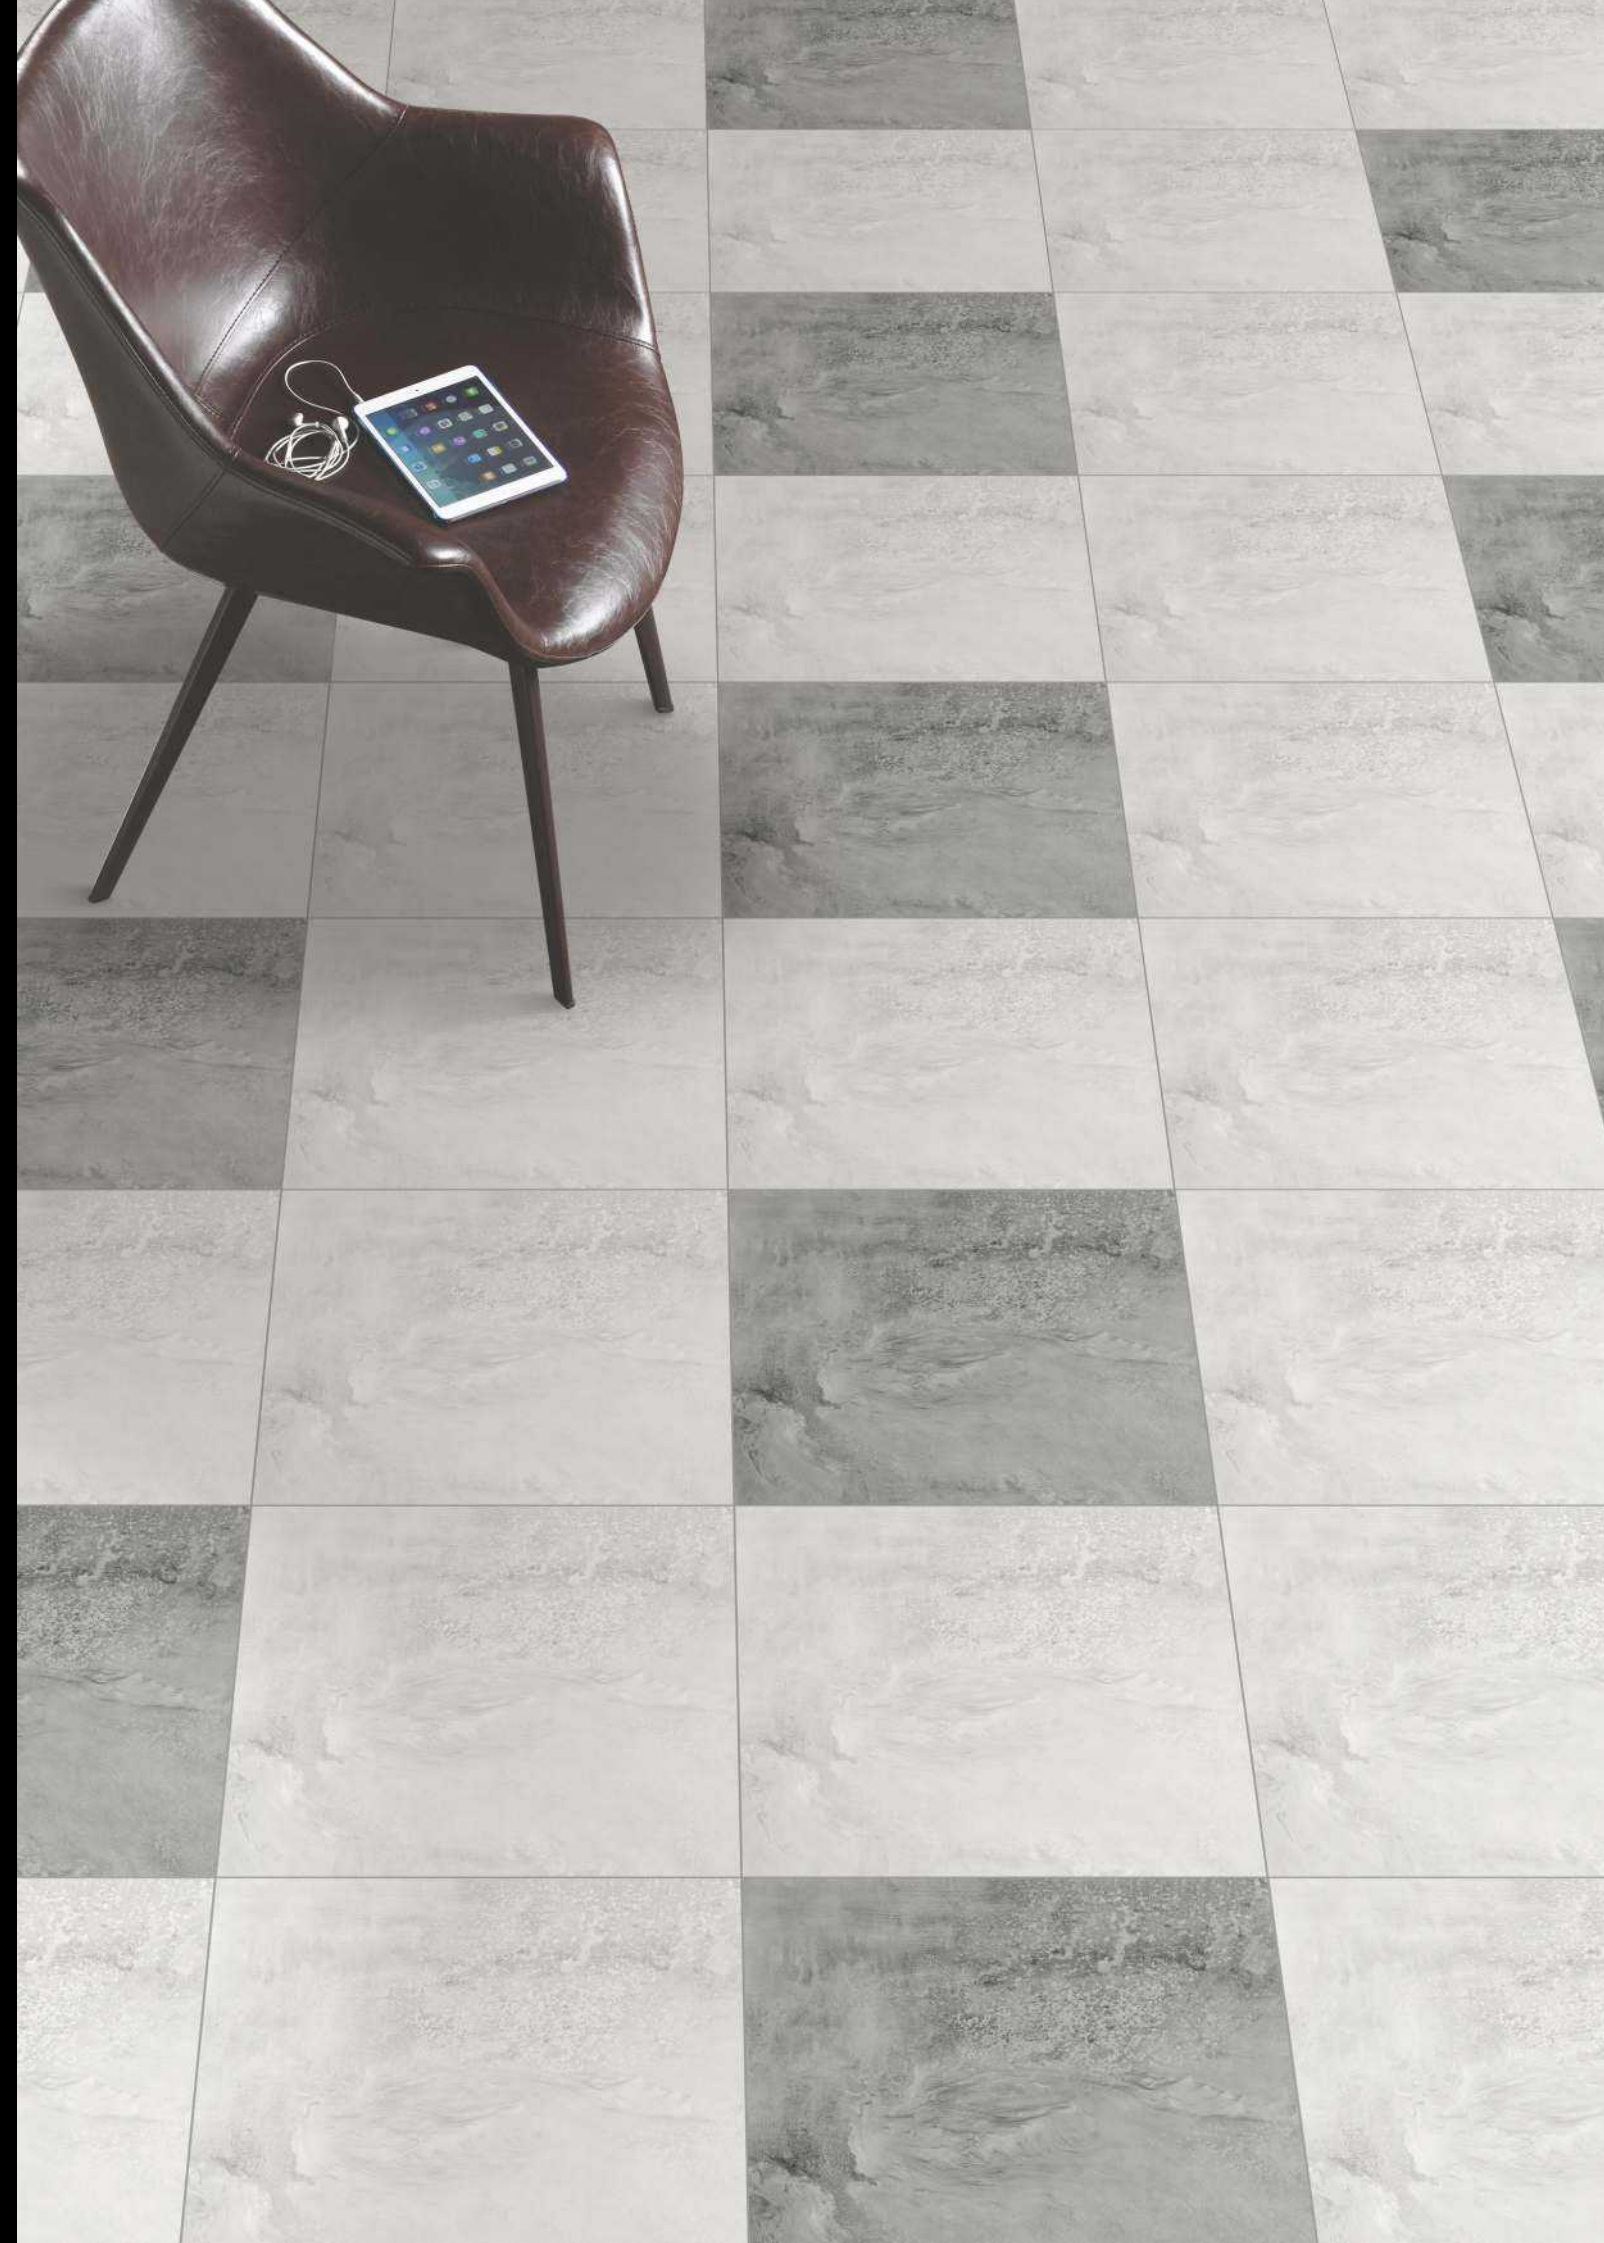

Series :
Light-Dark

Design No. :
9021

-  PUBLIC SPACE
-  COUNTER TOPS
-  9MM THICKNESS
-  BUILDING FACADE
-  LIVING SPACE
-  COMMERCIAL SPACE
-  MIN. 3MM SPACER
-  WALL CLADDING

Series :
Light-Dark

Design No. :
9022